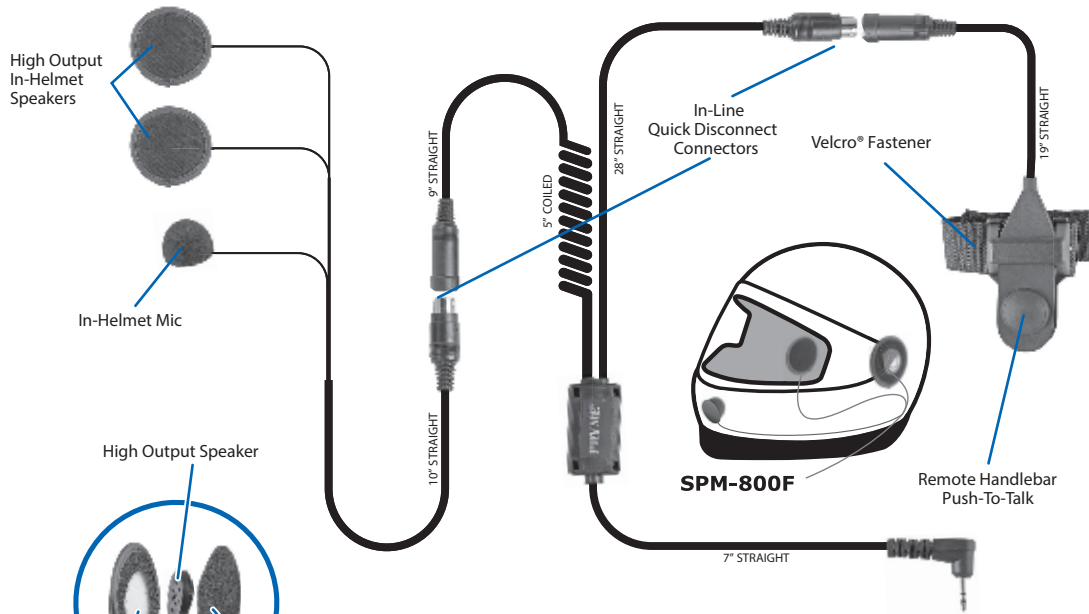

HIGHWAY™ SPM-800 SERIES MEDIUM DUTY IN-HELMET MICROPHONE

SPM-800F

Model	Connector
FOR KENWOOD & RELM RADIOS	
SPM-801F	X01
FOR HYT/HYTERA & MOTOROLA RADIOS	
SPM-803F	X03
SPM-813F	X13
FOR VERTEX & YAESU RADIOS	
SPM-800F	X00
SPM-842F	X42

SPM-800B

Model	Connector
FOR KENWOOD & RELM RADIOS	
SPM-801B	X01
FOR HYT/HYTERA & MOTOROLA RADIOS	
SPM-803B	X03
SPM-813B	X13
SPM-863B	X63
FOR VERTEX & YAESU RADIOS	
SPM-800B	X00
SPM-842B	X42

FEATURES

- Medium duty, in-helmet motorcycle mic system
- Powerful in-helmet speakers allow the user to hear radio transmissions over road noise
- High-quality electret condenser element produces excellent transmit audio
- Handlebar mountable Push-To-Talk switch for convenient communications
- Installs into helmet using only two-sided fastening tape. No drilling of holes is required
- Modular features allow the mic system to be easily disconnected from the motorcycle
- Available for both open faced (SPM-800B) and full faced (SPM-800F) helmets