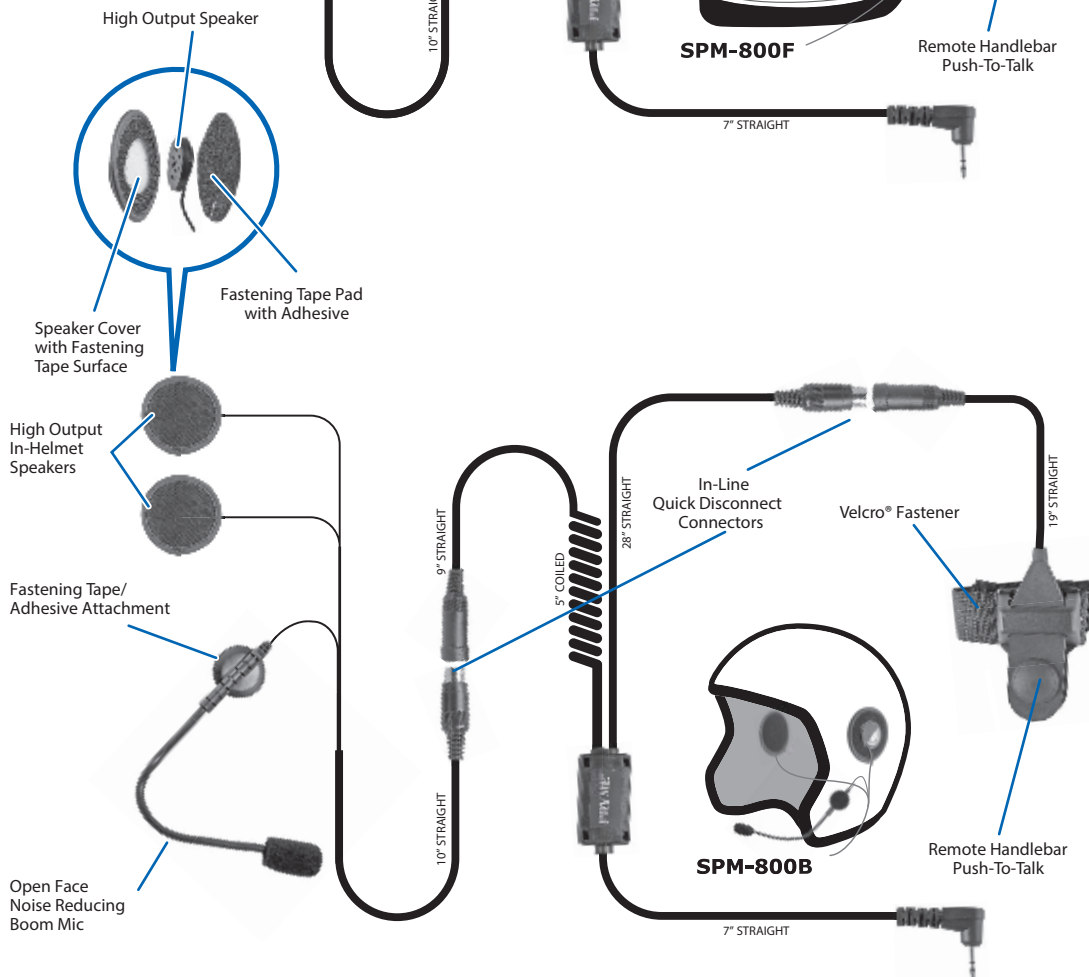

HIGHWAY™ SPM-800 SERIES MEDIUM DUTY IN-HELMET MICROPHONE

SPM-800F

Model	Connector
FOR KENWOOD & RELM RADIOS	
SPM-801F	X01
FOR HYT/HYTERA & MOTOROLA RADIOS	
SPM-803F	X03
SPM-813F	X13
FOR VERTEX & YAESU RADIOS	
SPM-800F	X00
SPM-842F	X42

SPM-800B

Model	Connector
FOR KENWOOD & RELM RADIOS	
SPM-801B	X01
FOR HYT/HYTERA & MOTOROLA RADIOS	
SPM-803B	X03
SPM-813B	X13
SPM-863B	X63
FOR VERTEX & YAESU RADIOS	
SPM-800B	X00
SPM-842B	X42

FEATURES

- Medium duty, in-helmet motorcycle mic system
- Powerful in-helmet speakers allow the user to hear radio transmissions over road noise
- High-quality electret condenser element produces excellent transmit audio
- Handlebar mountable Push-To-Talk switch for convenient communications
- Installs into helmet using only two-sided fastening tape. No drilling of holes is required
- Modular features allow the mic system to be easily disconnected from the motorcycle
- Available for both open faced (SPM-800B) and full faced (SPM-800F) helmets